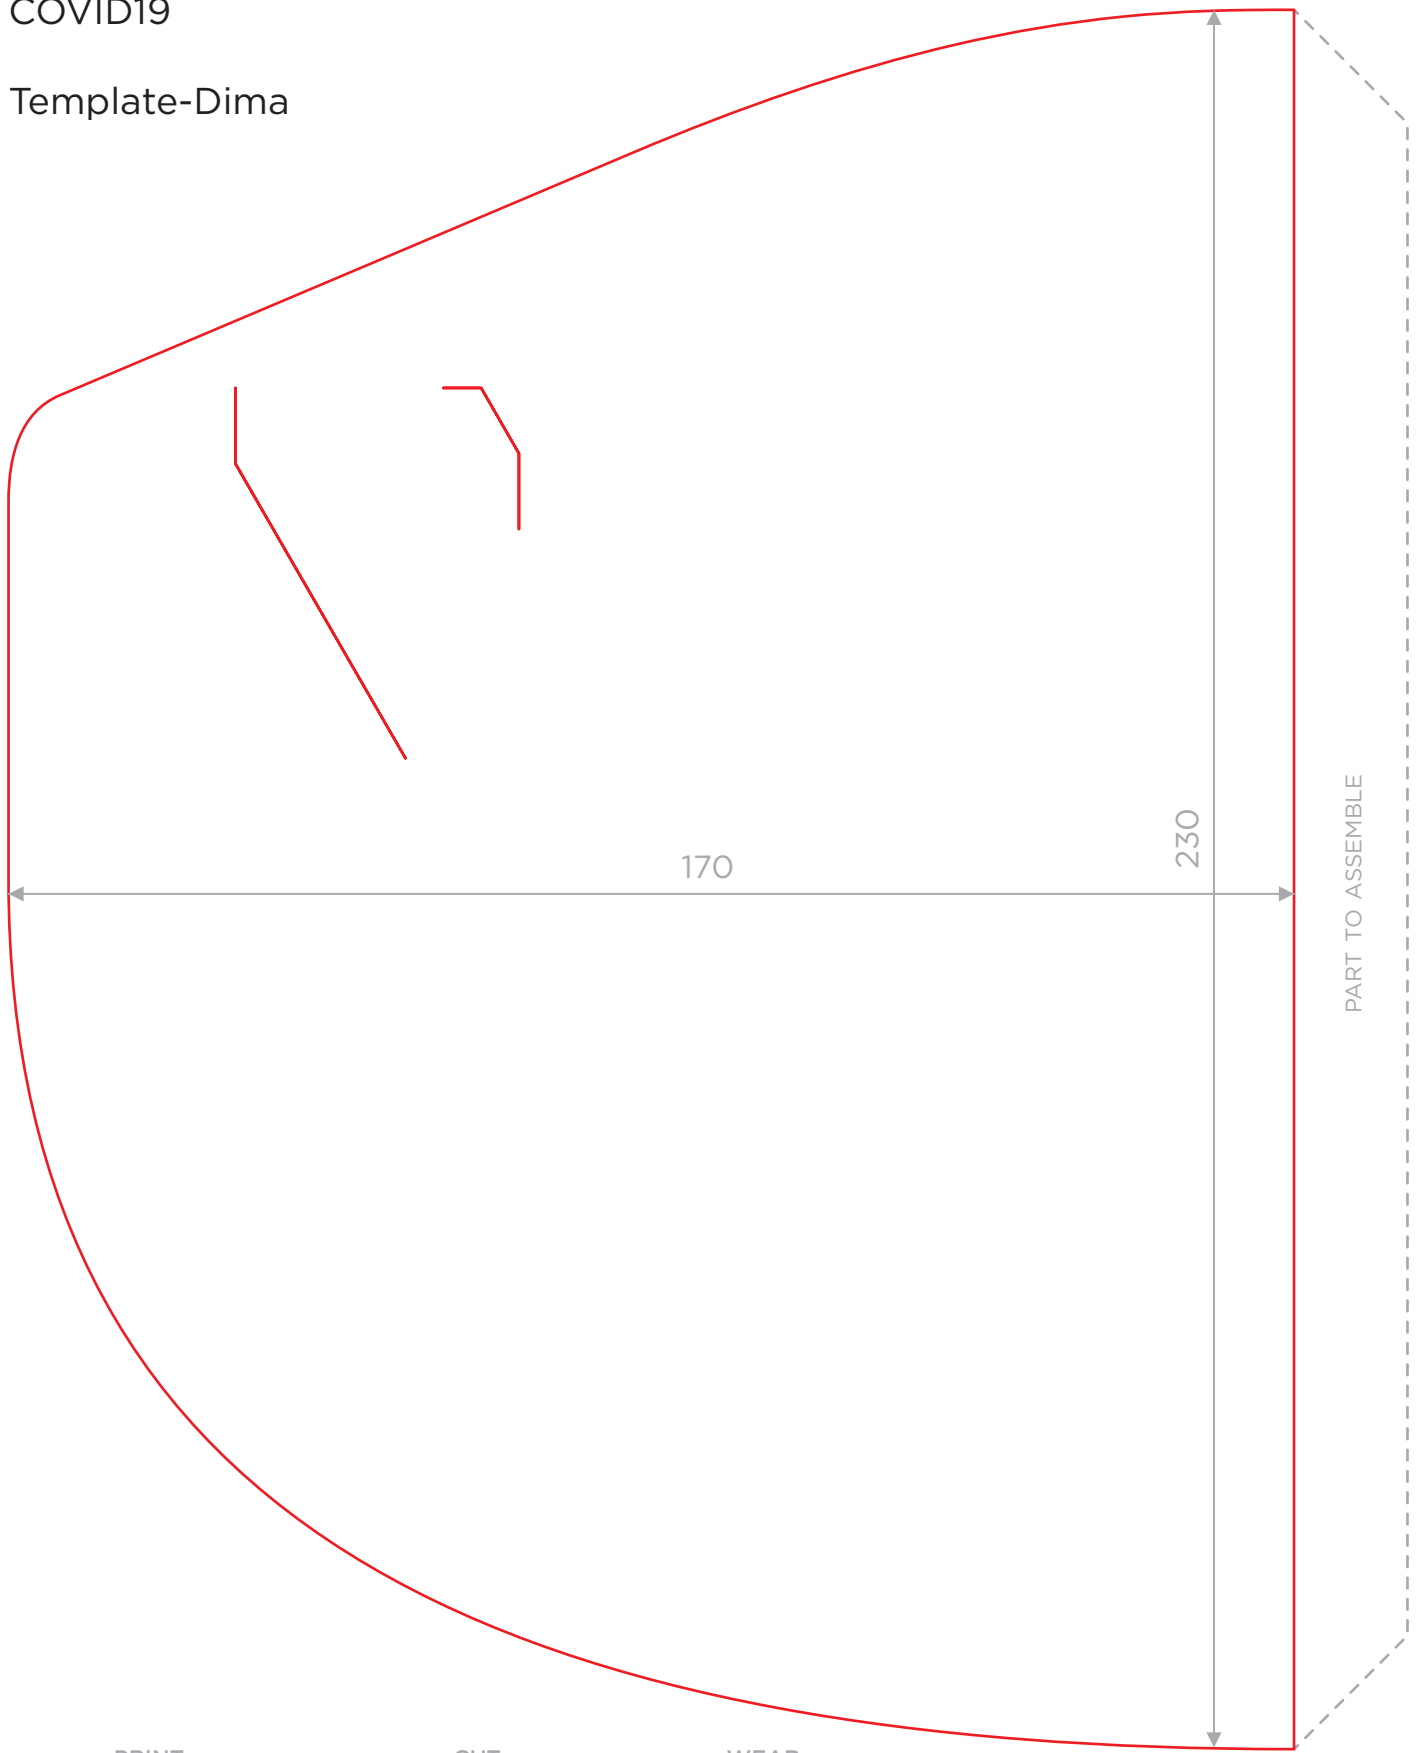

Eyeglasses Mask COVID19

Template-Dima

PRINT

CUT

WEAR

Eyeglasses Mask

SCALE 1:1

FORMAT A4

DATE 07.04.2020

UNIT mm

MATERIAL PET 0,5 mm